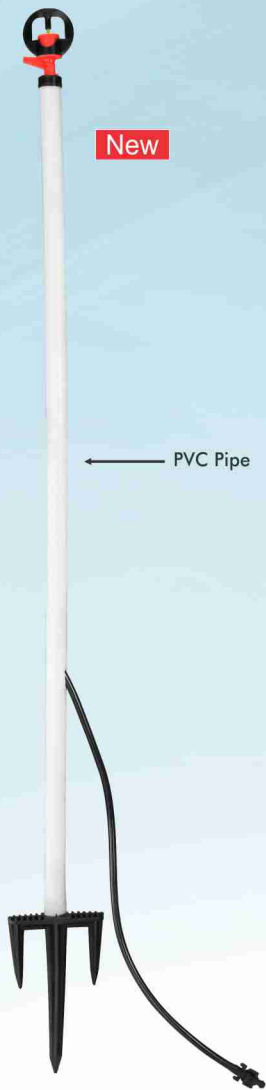

# AQ-205 Agristand

## Micro Sprinklers

New

PVC Pipe

Quick Thread Type

Push Fit Type

3/8" Thread Nozzle

1/2" Thread Nozzle

6 X 8 mm Adopter

5.5 x 7.5 mm PE

6 mm Plated Steel Rod

### Connection: Pushfit / 3/8" Male Threaded

Swivel Color	Nozzle Color	Nozzle (mm)	1.5 kg/cm <sup>2</sup>		2.0 kg/cm <sup>2</sup>		2.5 kg/cm <sup>2</sup>	
			Flow lph	Dia. m	Flow lph	Dia. m	Flow lph	Dia. m
Blue	Grey	1.14	62	7.6	71	8.2	80	8.5
	Green	1.4	90	8.4	102	8.7	118	9.0
Green	Orange	1.5	105	8.7	122	9.2	136	9.6
	Black	1.78	140	9.2	162	9.5	180	10.0
	Blue	1.98	174	9.8	202	10.2	225	10.4
	Yellow	2.2	210	10.2	245	10.6	295	11.0
	Red	2.4	245	10.5	290	11.0	350	11.4